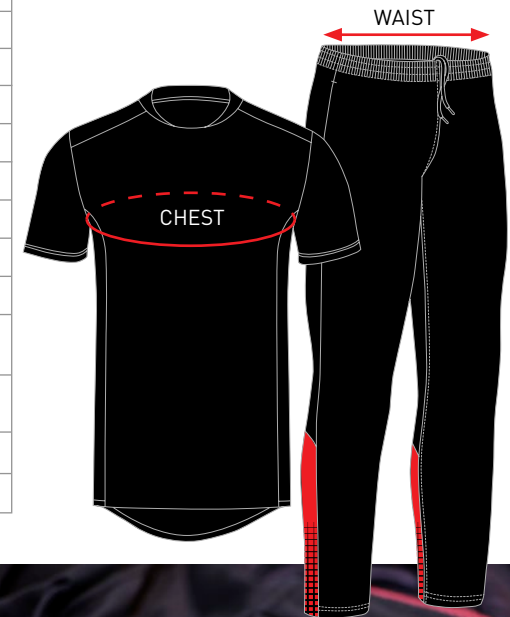

KAHA SIZE GUIDE

SIZE	CHILDREN'S SIZES (inches)						UNISEX ADULT SIZES (inches)								WOMEN'S SIZES (inches)								
	XXSK	XSK	SK	MK	LK	XLK	S	M	L	XL	2XL	3XL	4XL	5XL	6	8	10	12	14	16	18	20	
APPROX AGE	3-4	5-6	7-8	9-10	11-12	13-14	-	-	-	-	-	-	-	-	-	-	-	-	-	-	-	-	-
CHEST	24	26	28	30	32	34	36	38	40	42	44	46	48	50	28	30	32	34	36	38	40	42	
WAIST	22	24	25	26	27	28/30	32	34	36	38	40	42	44	46	24	26	28	30	32	34	36	38	
	AVAILABLE SIZES						AVAILABLE SIZES								AVAILABLE SIZES								
VEST	✓	✓	✓	✓	✓	✓	✓	✓	✓	✓	✓	✓	✓	✓	-	-	-	-	-	-	-	-	-
TEE	✓	✓	✓	✓	✓	✓	✓	✓	✓	✓	✓	✓	✓	✓	-	-	-	-	-	-	-	-	-
POLO	✓	✓	✓	✓	✓	✓	✓	✓	✓	✓	✓	✓	✓	✓	-	-	-	-	-	-	-	-	-
SWEAT	✓	✓	✓	✓	✓	✓	✓	✓	✓	✓	✓	✓	✓	✓	-	-	-	-	-	-	-	-	-
TRAINER	✓	✓	✓	✓	✓	✓	✓	✓	✓	✓	✓	✓	✓	✓	-	-	-	-	-	-	-	-	-
1/4 ZIP	✓	✓	✓	✓	✓	✓	✓	✓	✓	✓	✓	✓	✓	✓	-	-	-	-	-	-	-	-	-
FULL ZIP	✓	✓	✓	✓	✓	✓	✓	✓	✓	✓	✓	✓	✓	✓	-	-	-	-	-	-	-	-	-
HOODIE	✓	✓	✓	✓	✓	✓	✓	✓	✓	✓	✓	✓	✓	✓	-	-	-	-	-	-	-	-	-
RAIN JACKET	✓	✓	✓	✓	✓	✓	✓	✓	✓	✓	✓	✓	✓	✓	-	-	-	-	-	-	-	-	-
SHORTS	✓	✓	✓	✓	✓	✓	✓	✓	✓	✓	✓	✓	✓	✓	-	-	-	-	-	-	-	-	-
SKINNY PANTS	✓	✓	✓	✓	✓	✓	✓	✓	✓	✓	✓	✓	✓	✓	-	-	-	-	-	-	-	-	-
PADDED RAIN JACKET	-	-	✓	✓	✓	✓	✓	✓	✓	✓	✓	✓	✓	✓	-	-	-	-	-	-	-	-	-
PADDED BENCH COAT	-	-	-	-	-	✓	✓	✓	✓	✓	✓	✓	✓	✓	-	-	-	-	-	-	-	-	-
GILET (MEN)	-	-	✓	✓	✓	✓	✓	✓	✓	✓	✓	✓	✓	✓	-	-	-	-	-	-	-	-	-
GILET (WOMEN)	-	-	-	-	-	-	-	-	-	-	-	-	-	-	-	✓	✓	✓	✓	✓	-	-	-

Sizing

We know that sizing can be confusing and that everyone has their own fit preferences. The chart opposite is a good starting guide but there's no substitute for trying things on. If you're unsure please let us know and we can provide sample sizes for you to try on.

Note that all of our Kaha range is a unisex fit with the exception of our Gilet which is available in a men's and women's fit.