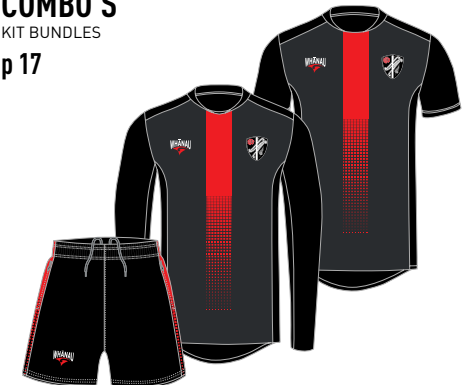

COMBO'S

KIT BUNDLES

p 17

AVAILABLE FROM APRIL 2022