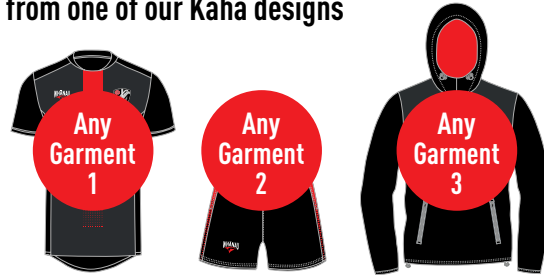

3 GARMENT SET COMBO

7%
DISCOUNT

Any 3 garments of your choice from one of our Kaha designs

OR

Any 2 garments of your choice from one of our Kaha designs combined with a replica club team shirt